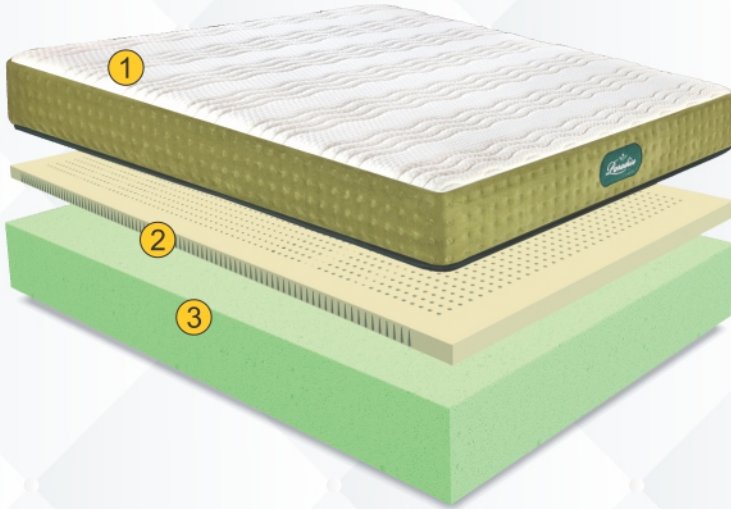

# Paradise V5

Luxurious comfort of 100% PURE NATURAL LATEX with 7 ZONE body support

COMFORT METER

SUPPORT METER

**Paradise is a great experience of Latex Mattress with power of 7-Zone body support**

A great alternative for those seeking a 100% Latex Mattress. Powered by 2 inches of 7-Zone 100% Natural Latex combined with support of 100% pure ResponseLatex foam core makes it an ultra durable and more comfortable mattress than a 100% latex mattress.

Free of inner-springs, the 7-Zone produces a very quiet, balanced support experience, while the high density ResponseLatex foam absorbs motion and provides additional support to your body.

100% Pure ResponseLatex Foam Core

## COMPOSITION

- ① High GSM Viscose Knitted Fabric
- ② 2 inch thick layer of Imported 7-Zone 100% Organic Latex
- ③ 100% Pure High Density Response Latex Foam Core

Heavy duty knitted fabric, quilted with bodysink foam

Unique beadless top for maximum edge comfort

Elegant 'Paradise' label on foot side