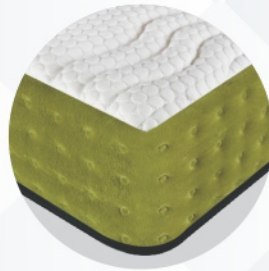

# Paradise V5

Luxurious comfort of 100% PURE NATURAL LATEX with 7 ZONE body support

COMFORT METER

SUPPORT METER

**Paradise is a great experience of Latex Mattress with power of 7-Zone body support**

A great alternative for those seeking a 100% Latex Mattress. Powered by 2 inches of 7-Zone 100% Natural Latex combined with support of 100% pure ResponseLatex foam core makes it an ultra durable and more comfortable mattress than a 100% latex mattress.

Free of inner-springs, the 7-Zone produces a very quiet, balanced support experience, while the high density ResponseLatex foam absorbs motion and provides additional support to your body.

100% Pure ResponseLatex Foam Core

High Quality Viscose Knitted Fabric

Micro Slik Foam in Quilting

Pressure Relief & Balance Support

10 Years Warranty

## COMPOSITION

- ① High GSM Viscose Knitted Fabric
- ② 2 inch thick layer of Imported 7-Zone 100% Organic Latex
- ③ 100% Pure High Density Response Latex Foam Core

Heavy duty knitted fabric, quilted with bodysink foam